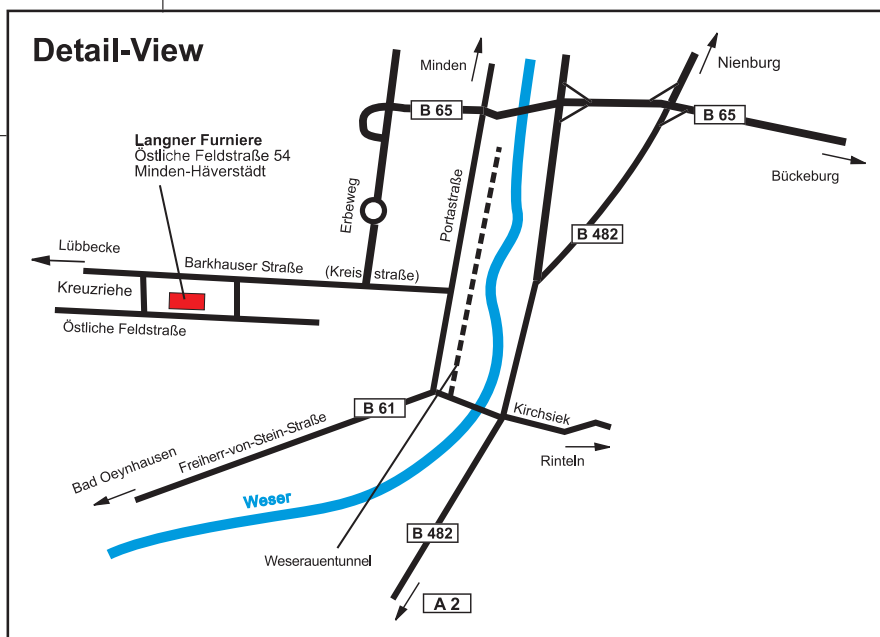

# How to find us in Minden

## Autobahn A2 coming from Hannover

- Exit Bad Eilsen/Minden
- Direction Bückeberg B 83
- Direction Minden on B 65
- The B 65 up to end, not direction Minden
- Right turn direction Hüllhorst approx. 1 km
- At traffic light turn right to Hüllhorst
- approx. 1,5 kms, follow the sign on the right side

## Autobahn A2 coming from Dortmund

- Exit Porta Westfalica
- Direction Minden approx. 6 kms
- Cross the Weser bridge in Porta Westfalica, direction Barkhausen B 61 approx. 1,5 kms
- Barkhausen at the "Total" gas station turn left (traffic lights) to Hüllhorst, after approx. 1,5 km, follow the sign on the right side

## Autobahn A30 coming to Bad Oeynhausen

- Cross Bad Oeynhausen to the end of town
- Enter Autobahn A2 direction Hannover
- Exit Porta Westfalica
- Direction Minden approx. 6 kms
- Cross the Weser bridge in Porta Westfalica, direction Barkhausen B 61 approx. 1,5 kms
- Barkhausen at the "Total" gas station turn left (traffic lights) to Hüllhorst, after approx. 1,5 km, follow the sign on the right