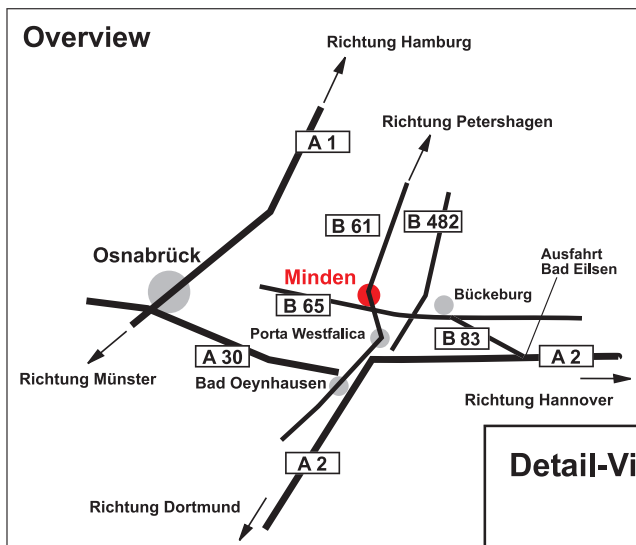

# How to find us in Minden

## Autobahn A2 coming from Hannover

- Exit Bad Eilsen/Minden
- Direction Bückeberg B 83
- Direction Minden on B 65
- The B 65 up to end, not direction Minden
- Right turn direction Hüllhorst approx. 1 km
- At traffic light turn right to Hüllhorst
- approx. 1,5 kms, follow the sign on the right side

## Autobahn A2 coming from Dortmund

- Exit Porta Westfalica
- Direction Minden approx. 6 kms
- Cross the Weser bridge in Porta Westfalica, direction Barkhausen B 61 approx. 1,5 kms
- Barkhausen at the "Total" gas station turn left (traffic lights) to Hüllhorst, after approx. 1,5 km, follow the sign on the right side

## Autobahn A30 coming to Bad Oeynhausen

- Cross Bad Oeynhausen to the end of town
- Enter Autobahn A2 direction Hannover
- Exit Porta Westfalica
- Direction Minden approx. 6 kms
- Cross the Weser bridge in Porta Westfalica, direction Barkhausen B 61 approx. 1,5 kms
- Barkhausen at the "Total" gas station turn left (traffic lights) to Hüllhorst, after approx. 1,5 km, follow the sign on the right